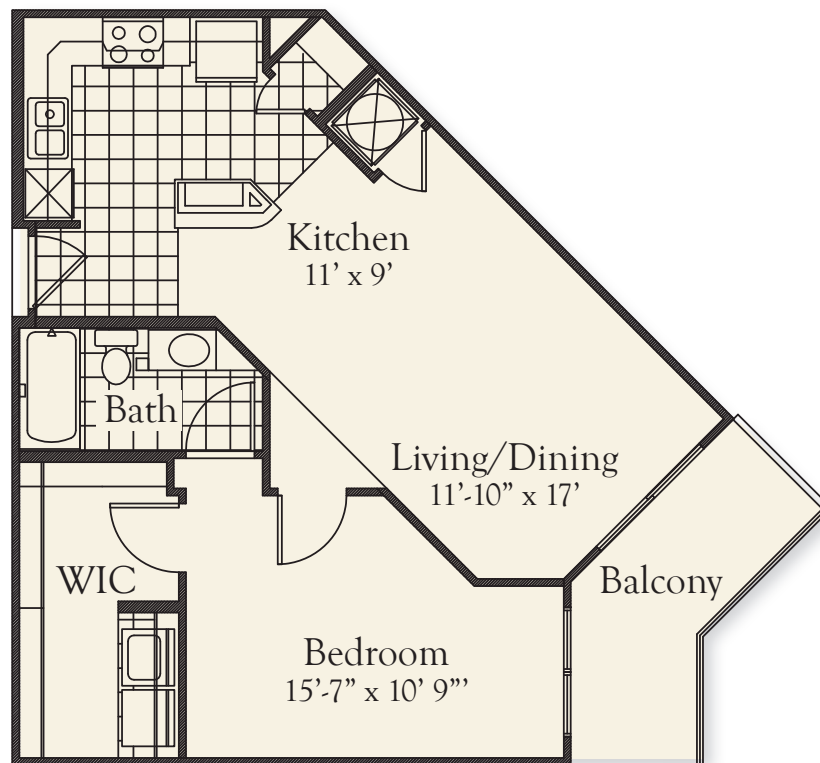

ASHLEY SQUARE

AT SOUTHPARK
APARTMENT HOMES

FLOOR PLANS

WISTERIA
One Bedroom/One Bath
712 Sq. Ft.

RESIDENCES

Maple Finish Cabinetry | Black Appliances | Contemporary Lighting | Elegant Balconies | Controlled Access Buildings with Elevators

AMENITIES

Sparkling Pool with Sundeck | Luxurious Courtyard | Fully Appointed Fitness Center Plaza
Controlled Access Garage Parking | Internet Café | Interactive Media Room

4845 Ashley Park Lane | Charlotte, NC 28210 | (704) 643-8006 | fax (704) 643-8060
www.AshleySquareAtSouthPark.com