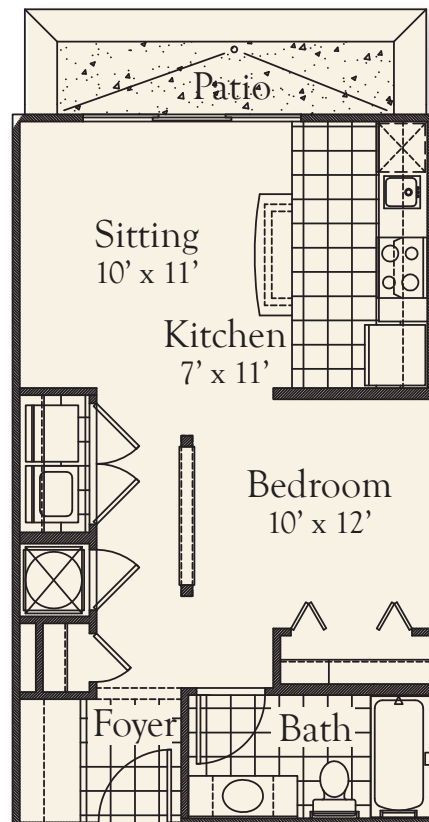

ASHLEY SQUARE

AT SOUTHPARK
APARTMENT HOMES

FLOOR PLANS

HONEYSUCKLE
One Bedroom/One Bath
518 Sq. Ft.

RESIDENCES

Maple Finish Cabinetry | Black Appliances | Contemporary Lighting | Elegant Balconies | Controlled Access Buildings with Elevators