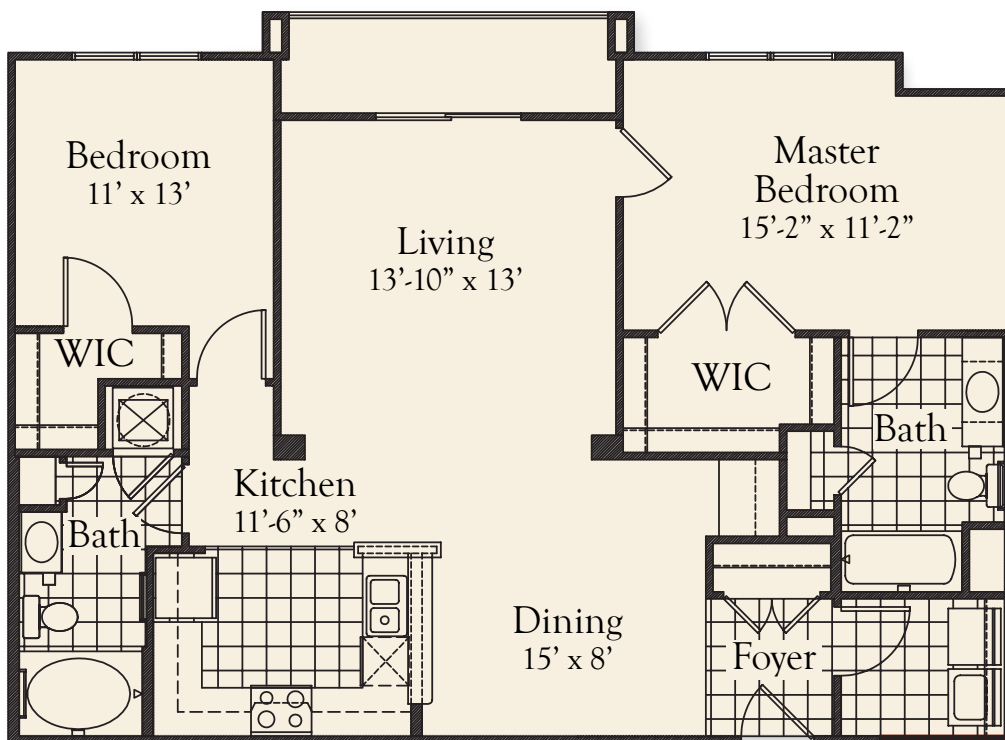

ASHLEY SQUARE

AT SOUTHPARK
APARTMENT HOMES

FLOOR PLANS

CHERRY BLOSSOM
Two Bedroom/Two Bath
1,144 or 1,251 Sq. Ft.

RESIDENCES

Maple Finish Cabinetry | Black Appliances | Contemporary Lighting | Elegant Balconies | Controlled Access Buildings with Elevators