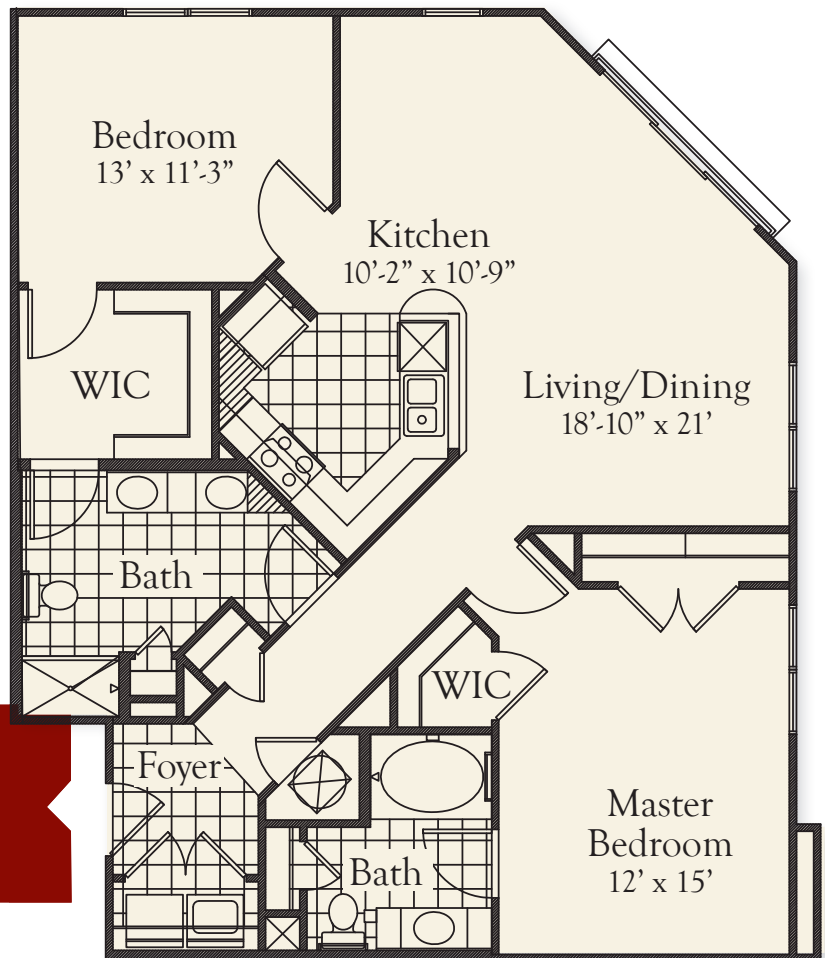

ASHLEY SQUARE

AT SOUTHPARK
APARTMENT HOMES

FLOOR PLANS

CREPE MYRTLE
Two Bedroom/Two Bath
1,187 Sq. Ft.

RESIDENCES

Maple Finish Cabinetry | Black Appliances | Contemporary Lighting | Elegant Balconies | Controlled Access Buildings with Elevators